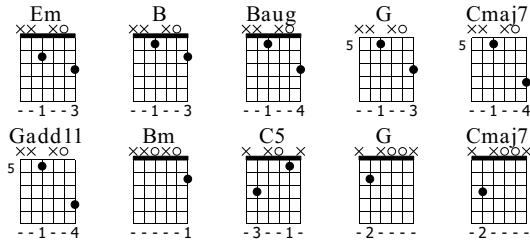

My throne of winter

10 - Bonus Track

Nazgul (spanish band)

When the Wolves return to the Forest

Standard tuning

Moderate ♩ = 123

E-Gt

Em B Baug Em

mf
let ring ----- | let ring ----- | let ring ----- | let ring -----

0 0 0 0 3 0 2 0 | 2 0 2 0 3 0 2 0 | 0 0 0 0 3 0 2 0

TAB
2 2 | 1 1 | 2 2

B Baug G Cmaj7 B Baug Gadd11

let ring ----- | let ring ----- | let ring ----- | let ring ----- | let ring -----