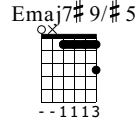

# In The Eye of The Sun

The Doors (post-Morrison)

Other Voices

Words & Music by Ray Manzarek

Standard tuning

Moderate Rock ♩ = 110

E-Gt

Am