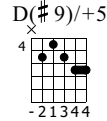

# In The Eye of The Sun

The Doors (post-Morrison)

Other Voices

Words & Music by Ray Manzarek

Standard tuning

Moderate Rock ♩ = 110

E-Gt

Am