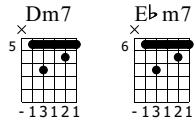

# So What

George Benson  
Beyond The Blue Horizon

Words & Music by Miles Davis

Standard tuning

♩ = 240

Organ arranged for Guitar

**Head**  
Dm7

E-Gt

(♩ = ♩<sup>3</sup>)

*f ff*

TAB

4 5 7 8 5 7 8 5 7 8

4 5 7 8 5 7 8

5 5 (7) (5) 4 5 7 8 5 7 8

5 (7) (5) 6 7 7 7 5 5 (7) (5) 4 5 7 8 5 7 8

5 (7) (5) 4 5 7 8 5 7 8 5 5 (7) (5)