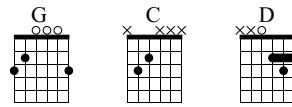

There Is Power In A Union

Made by Stijn Bontinck

Street Dogs

Fading American Dream

Music by Billy Bragg

Standard tuning

Moderate ♩ = 90

Guitar Intro **Guitar Intro** **C**

E-Gt

f

TAB

G D G

C G D

The score consists of three systems of music. Each system includes a treble clef staff with standard notation and a guitar tablature staff. The first system is labeled 'Guitar Intro' and 'Guitar Intro' with a 'C' chord above. The second system is labeled 'G', 'D', and 'G'. The third system is labeled 'C', 'G', and 'D'. The tablature includes fret numbers, bar lines, and dynamic markings like 'f'.