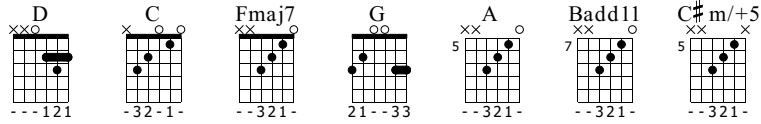

Melted Holiday

Grinspoon
Alibis and Other Lies

Words & Music by Grinspoon

Standard tuning

♩ = 129

Intro

E-Gt

f
let ring

TAB

Get on your high horse...

Verse 1

let ring

TAB

let ring

TAB

let ring

TAB

Chords: Fmaj7, Fmaj7, A

let ring

TAB

Chords: A, Badd11, C#m/+5

let ring

TAB

When you came first in little athletics...