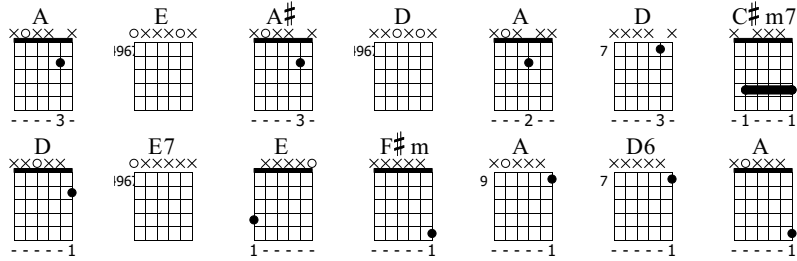

New World Symphony (Theme)

By Antonin Dvorak

Standard tuning

Slowly ♩ = 75

S-Gt

A E

f

T
A
B