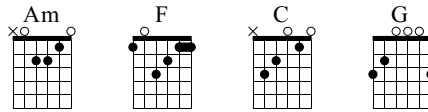

4Ever

Words & Music by The Veronicas

Standard tuning

Moderate ♩ = 110

Verse

S-Gt

f
P.M.

TAB

6	6	6	6	6	6	6	6	6	6	6	6	6	6	6	6	6	6	6	6
7	7	7	7	7	7	7	7	7	7	7	7	7	7	7	7	7	7	7	7
5	5	5	5	5	5	5	5	5	5	5	5	5	5	5	5	5	5	5	5

P.M.

TAB

6	6	6	6	6	6	6	6	6	6	6	6	6	6	6	6	6	6	6	6
7	7	7	7	7	7	7	7	7	7	7	7	7	7	7	7	7	7	7	7
5	5	5	5	5	5	5	5	5	5	5	5	5	5	5	5	5	5	5	5

Musical notation for measures 46-50. Chords: C, Am, F, C.

Musical notation for measures 51-55. Chords: G, Am, F, C.

Musical notation for measures 56-60. Chords: G, Am, F, C.

Musical notation for measures 61-65. Chords: G, Am, F, C.

Musical notation for measures 66-67. Chord: G.