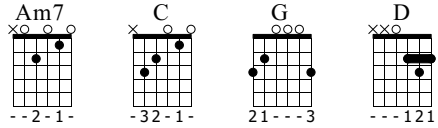

Helplessly Hoping

Steel Train

1969

Words & Music by Stephen Stills

Standard tuning

Moderate ♩ = 140

S-Gt

Am7 C