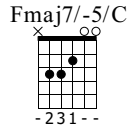

12 hours, 630 hoursq

Dance Gavin Dance Downtown Battle Mountain

Standard tuning

Moderately Slow ♩ = 120

Listen to song for strumming patterns

Em/C Fmaj7/-5/C

S-Gt

f
let ring

| | | | | | | | | | | | |
|---|---|---|---|---|---|---|---|---|---|---|---|
| T | 0 | 0 | 0 | 0 | 0 | 0 | 0 | 0 | 0 | 0 | 0 |
| A | 0 | 0 | 0 | 0 | 0 | 0 | 0 | 0 | 0 | 0 | 0 |
| B | 3 | 3 | 3 | 3 | 3 | 3 | 3 | 3 | 3 | 3 | 3 |