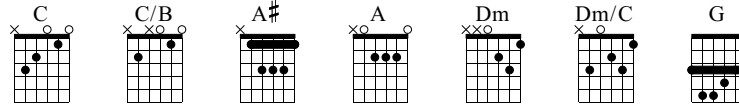

That Look You Give That Guy

Eels
Hombre Lobo (2009)

Words & Music by E

Standard tuning

Moderate ♩ = 90

Capo. fret 5

E-Gt

C C/B A# A Dm Dm/C