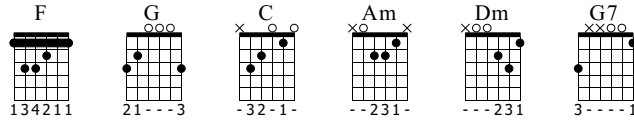

Universal Soldier

Music by Donovan

Standard tuning

Moderate ♩ = 120

S-Gt

f

1 2 3 4 5

verses 1,2,3,4,5

9 13

The score consists of three systems of music. Each system includes a standard notation staff and a three-line tablature staff. The first system covers measures 1-4 with chords F, G, C, and Am. The second system covers measures 5-8 with a C chord. The third system covers measures 9-12 with chords F, G, C, and Am. The fourth system covers measures 13-16 with chords F, G, C, and Am. The tablature includes fret numbers and string numbers (T, A, B) for each string.

The image shows a musical score for guitar, measures 37 through 40. The score is written in a standard musical notation style with a treble clef and a bass clef. The treble clef staff contains the melody, and the bass clef staff contains the bass line. The guitar tablature staff is positioned below the bass clef staff and shows fret numbers and fingerings for each string.

Measure 40: Treble clef staff has a G4 quarter note, an A4 quarter note, a B4 quarter note, and a C5 quarter note. Bass clef staff has a G2 quarter note, an A2 quarter note, a B2 quarter note, and a C3 quarter note. Tablature staff shows fret numbers 1, 3, 2, 0 on the 1st string; 3, 2, 3 on the 2nd string; and 1, 1 on the 3rd string.