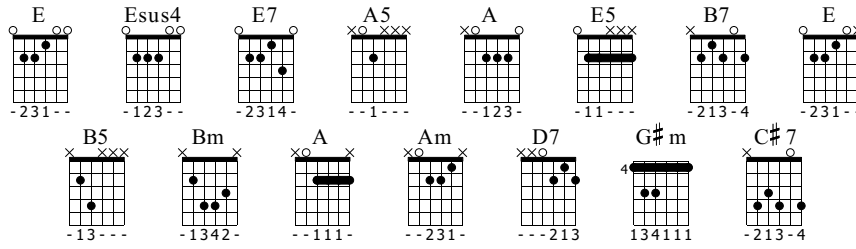

# Skullcrusher Mountain

Live - F5 for notes

**Jonathan Coulton**

Live @ Temple, Santa Monica

Words by J. C.

Music by J.C.

Standard tuning

Moderate ♩ = 130