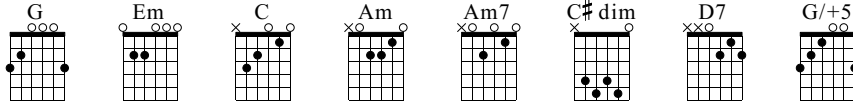

# The road

Running on Empty  
Jackson Browne

Music by Jackson Browne

Standard tuning

Moderately Fast ♩ = 135

S-Gt

Measures 1-4: *mp* *f* *mp* *f* *mp* *f* *mp* *f* *mp* *f*

TAB: 3 0 4 3 (3) 3 4 3 4 3 3 0 4 3

B: 0 0 0 0 0 0 0 0 0 0

Measures 5-8: *mp* *f* *mp* *f* *mp* *f* *mp* *f* *mp* *f* *mp* *f*

TAB: (3) 3 4 3 4 3 3 0 4 3 (3) 3 4 3 4 3 3 0 4 3

B: 0 0 0 0 0 0 0 0 0 0 0 0

Measures 9-12: *mp* *f* *mp* *f* *mp* *f* *mp* *f* *mp* *f*

TAB: (3) 3 4 3 4 3 3 0 1 0 1 3 0 1 3 2 3 0 1 0 1

B: 0 0 0 0 0 0 0 0 0 0 0 0 0 0 0 0

Measures 13-16: *f*

TAB: 2 3 0 1 0 1 0 0 0 0 0 0 0 0 0 0 0 0 0 0

B: 0 0 4 4 4 4 3 3

17

TAB

21