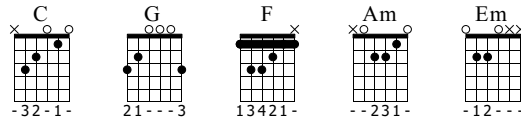

Theme from blinking lights

Eels

Blinking Lights and Other Revelations

Standard tuning

♩ = 120

C
Capo. fret 7

N-Gt

1