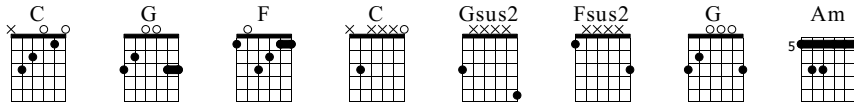

Sugar In My Veins

Don't You Get It?

Neville K

Standard tuning

Moderate ♩ = 160

Intro
C

S-Gt

f
Capo. fret 1

C G F

C Gsus2 Fsus2 C

G Am Am *rasg.*

The musical score is written for guitar in standard tuning, 6/4 time, with a tempo of 160 bpm. It features a key signature of one flat (Bb). The score is divided into three systems. The first system is the 'Intro', starting with a C chord and a melody line. The second system continues the melody with chords C, Gsus2, Fsus2, and C. The third system continues with G, Am, and Am *rasg.* (rasgueado). The guitar tablature is provided for each system, showing fret numbers and techniques like triplets and rasgueado.