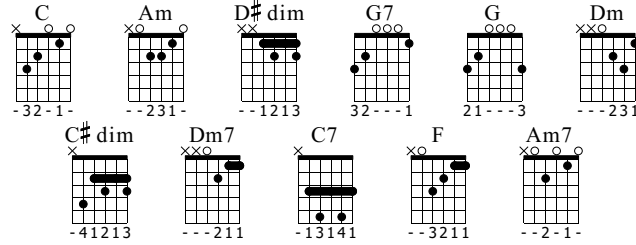

Søren Banjomus

Otto Brandenburg

Standard tuning

Moderate ♩ = 120

Omkvæd

Chords: C, Am, C, Am, C

S-Gt *f*

Chords: D# dim, G7, G, Dm, G7, Dm

Chords: G7, Dm, G7, C, C# dim, G7, G, C, Dm7

Chords: C, C7, F, F, Dm, Dm, G

G7 C Am C Am7 Dm G7

T	7	0-0-0-0	2-4-2	0-0-0-0	4	2-1-2-3	4-0
A							
B		2		2			

1-2 C C 3 C Am7 Dm G7 C

T	5		5-5-4-5	4-2	2-1-2-3	4-0	5
A							
B	3	3	4-3				3
	7						7