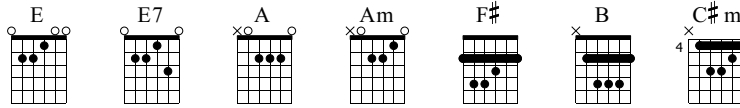

# Cartas Pra Você - NX Zero

Standard tuning

♩ = 70

S-Gt

Measures 1-3: E chord. Musical notation in treble clef, 4/4 time, with a forte (f) dynamic marking. Includes guitar tablature below the staff.

Measures 4-6: E7, A, and Am chords. Musical notation in treble clef, 4/4 time. Includes guitar tablature below the staff.

Measures 7-9: F# and A chords. Musical notation in treble clef, 4/4 time. Includes guitar tablature below the staff.

Measures 10-12: A, E, and E7 chords. Musical notation in treble clef, 4/4 time. Includes guitar tablature below the staff.