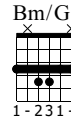

Sorry

Inna

Standard tuning

Moderate ♩ = 80

S-Gt

f

Bm Bm7 Gmaj7 Bm/G

A A7 D/F# F#