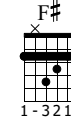

Sorry

Inna

Standard tuning

Moderate ♩ = 80

S-Gt

f

Bm Bm7 Gmaj7 Bm/G

A A7 D/F# F#