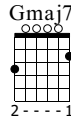

Sorry

Inna

Standard tuning

Moderate ♩ = 80

S-Gt

f

Bm Bm7 Gmaj7 Bm/G

A A7 D/F# F#