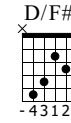

Sorry

Inna

Standard tuning

Moderate ♩ = 80

S-Gt

f

Bm Bm7 Gmaj7 Bm/G

A A7 D/F# F#