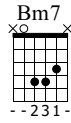

Sorry

Inna

Standard tuning

Moderate ♩ = 80

S-Gt

f

Bm Bm7 Gmaj7 Bm/G

A A7 D/F# F#