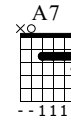

Sorry

Inna

Standard tuning

Moderate ♩ = 80

S-Gt

f

Bm Bm7 Gmaj7 Bm/G

A A7 D/F# F#