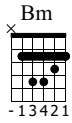

Sorry

Inna

Standard tuning

Moderate ♩ = 80

S-Gt

f

Bm Bm7 Gmaj7 Bm/G

A A7 D/F# F#