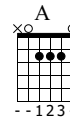

Sorry

Inna

Standard tuning

Moderate ♩ = 80

S-Gt

f

Bm Bm7 Gmaj7 Bm/G

A A7 D/F# F#