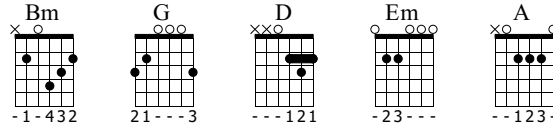

Your mistake

Zaenal Arifin

If U like this song please contact me in zass_ser@yahoo.com

Music by Zaenal Arifin

Standard tuning

Moderate ♩ = 130

S-Gt

1