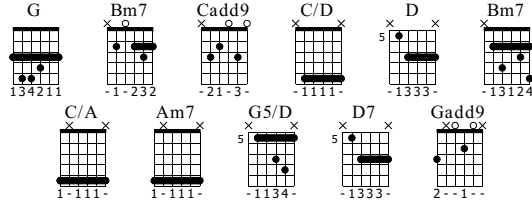

# Emotive Ballad

As recorded by bluesjamtracks.com

**Guthrie Govan**

From the 2009 Album MELODIC SERIES 1

Music by Guthrie Govan, Guitar Pro By Irenius Lijun Pratama

Standard tuning

Moderate ♩ = 72

Chord progression: G Bm7 Cadd9 C/D D G Bm7 Cadd9

Chord progression: C/D D Bm7 C/A C/D

Chord progression: C/D Am7 C/D G5/D

Chord progression: G Bm7 Cadd9 C/D D G Bm7 Cadd9 C/D D7 Gadd9

N-Gt

9

17

26

TAB