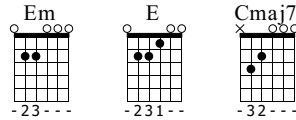

One More Soul To The Call

Akira Yamaoka

Standard tuning

Moderately Fast ♩ = 170

S-Gt

Em

3x

let fing -----