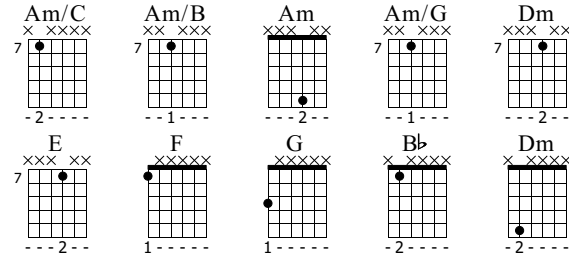

# January February

Standard tuning

Moderate ♩ = 120

S-Gt

1 *f* 1 1 3 3 1 2 2 5 6 7

3 5-7-8-7-5 8-7-5 (5) 1 3 2 3 2 3 0 1 7-7 7-7 4-4-5-5 7-7-7-7

Am/C Am/B

7 4-4-5-5 7-9-9-9 10-9-7 7-7 5-7-5-7 4-4

Am Am/G 1. Dm E 2.

mf f

TAB: 5-4-7-(7)-7-5-7 | 7-7-7-5-7-9 | 7-9-7-10-9-7-3

F G Bb

TAB: 1-1-1-1-1-1/5 | 5-3-1-3 | 0-1-1-1-1-1-1/5

Dm 1.

TAB: 5-3-1-5 | 5-6-7-7-7-7-5-4 | 7-9-9-9-9-7-5

2. 3.

TAB: 9-9-9-7-10-9-7-(7) | 5-5-5-8-7-7 | 6-7-6-9-8

Da Capo

TAB: 6-4-5