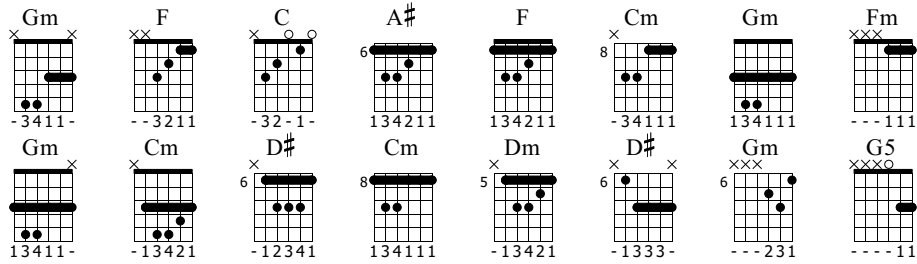

Ensiferum - Last Breath

09 - Last Breath

Tabbed By 33SLASH33

Album : Unsung Heroes

Words & Music by Ensiferum

Standard tuning

Moderate ♩ = 148

G5

Tabbed By 33SLASH33

S-Gt

mf

T
A
B

F4

F

G5

G5

let ring

T
A
B