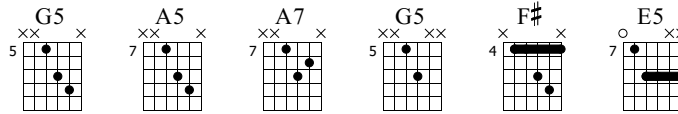

Bark At The Moon

Words & Music by Ozzy Osbourne

Standard tuning

♩ = 150

E-Gt

1

G5 A5 A7

P.M.-----+ P.M.-----+ P.M.-----+ P.M.-----+ P.M.-----+