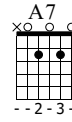

make you feel my love

vivichen0829@gmail.com

adele
19

Standard tuning

Moderate ♩ = 110

Intro

S-Gt

G D F

f
Capo. fret 3

T
A
B

C Cm G A7 D7

T
A
B

body

G G D F

T
A
B

C Cm G