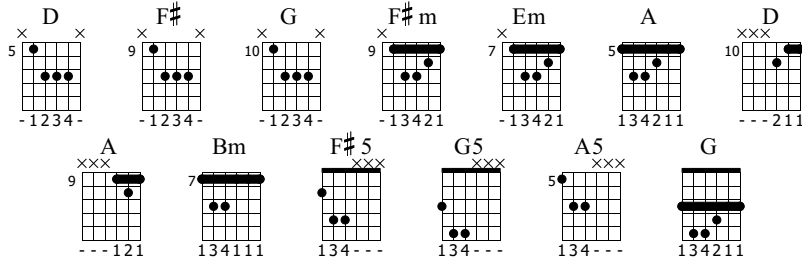

# Mardy Bum

Arctic Monkeys

Whatever They Say I Am, That's What I'm Not

Standard tuning

♩ = 115

Intro

E-Gt

12-12-12 12 10 11-9 12 9 12 12 9 12

65

TAB

0 0 7 7 7 7 9 | 6 6 6 6 7 9 | 7 9 7 4 4

68

D A Bm

TAB

7 7 7 7 9 7 9 | 7 | 10 10 11 | 9 10 9 | 7 7 7 9 9 7

73

D A Bm G

TAB

10 10 11 | 9 10 9 | 7 7 7 9 9 7 | 3 3 3 4 5 5 3

A D

80

TAB

5 5 6 7 7 5 | 7 7 7 5