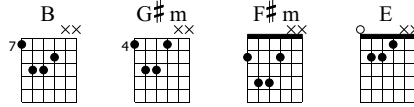

# Parachutes

Coldplay  
Parachutes

Words & Music by Coldplay

Standard tuning

♩ = 130

S-Gt

1 B G#m F#m

*f*