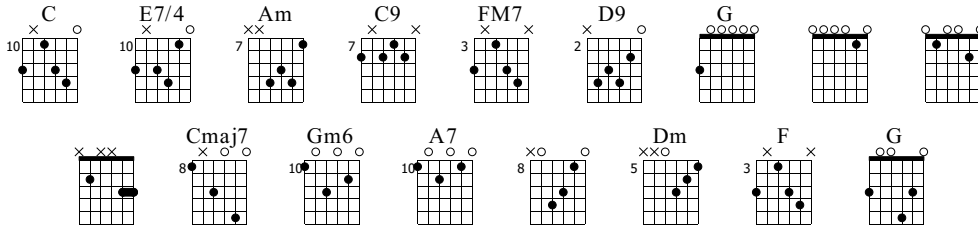

Lullaby for Stéphanie

Marcel DADI
Guitar Legend Vol. 1

Words & Music by Marcel DADI

Standard tuning

♩ = 100

E-Gt

C **E7/4** **Am**

f
let ring *let ring* *let ring*

13	12	12	12	12	10	13	13	10	13	10	7	8
12	10	10	12	12	12	12	12	12	13	10	9	9
12					12					0	10	10

C9 **FM7** **D9** **G**

let ring *let ring* *let ring*

8	7	7	8	7	6	5	5	6	5	0	3	5	5	0	1	0	2	0
8	8	7	8	7	5	3	3	5	3	5	4	5	5	5	0	0	0	0
8					5					5			5	3	0	1		

TAB

5 6 0 6 5 | 0 5 3 3 1 | 0 0 1 0 3 0 | 1 0 0 1 0 | 0 1 0 0

0 7 6 5 | 5 0 0 | 0 0 2 | 3 2 2 | 3 2 0 0

5 3 3 0 2 3 2 0

17

let ring let ring let ring let ring

TAB

10 8 10 10 | 12 0 10 10 | 8 0 8 9 | 10 0 10 10