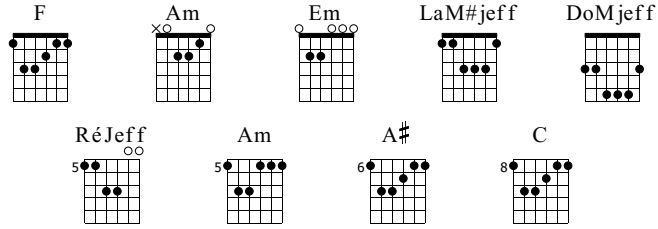

## Eurythmics

Standard tuning

♩ = 140

**E-Gt**

Chords: F, Am, Em, Em

Tablature for the first system:

T	1	1	1	1	1	0	0	0	0	0	0	0	0	0	0	0	0	0	0
A	2	2	2	2	2	2	2	2	2	2	2	2	2	2	2	2	2	2	2
B	3	3	3	3	3	2	2	2	2	2	2	2	2	2	2	2	2	2	2
G	1	1	1	1	1	0	0	0	0	0	0	0	0	0	0	0	0	0	0
D	1	1	1	1	1	0	0	0	0	0	0	0	0	0	0	0	0	0	0
E	1	1	1	1	1	0	0	0	0	0	0	0	0	0	0	0	0	0	0

Chords: LaM#jeff, LaM#jeff, F, DoMjeff

Tablature for the second system:

T	1	1	1	1	1	1	1	1	1	1	1	1	1	3	3	3	3	3	3
A	3	3	3	3	3	3	3	3	3	3	3	3	3	2	2	2	2	2	2
B	3	3	3	3	3	3	3	3	3	3	3	3	3	5	5	5	5	5	5
G	1	1	1	1	1	1	1	1	1	1	1	1	1	3	3	3	3	3	3
D	1	1	1	1	1	1	1	1	1	1	1	1	1	3	3	3	3	3	3
E	1	1	1	1	1	1	1	1	1	1	1	1	1	3	3	3	3	3	3

Chords: F, Am, Em, Em, LaM#jeff

Tablature for the third system:

T	1	1	1	1	1	0	0	0	0	0	0	0	0	0	0	0	0	0	0
A	1	1	1	1	1	1	1	1	1	1	1	1	1	0	0	0	0	0	0
B	2	2	2	2	2	2	2	2	2	2	2	2	2	2	2	2	2	2	2
G	3	3	3	3	3	2	2	2	2	2	2	2	2	2	2	2	2	2	2
D	3	3	3	3	3	2	2	2	2	2	2	2	2	2	2	2	2	2	2
E	1	1	1	1	1	0	0	0	0	0	0	0	0	0	0	0	0	0	0

DoMjeff When tomorrow F comes Wait till Am tomorrow comes A# Yeah Yeah

80

TAB

A# When tomorrow F comes Wait till Am tomorrow comes A# Yeah Yeah

84

TAB

A# When tomorrow F comes Wait till Am tomorrow comes A# Yeah Yeah