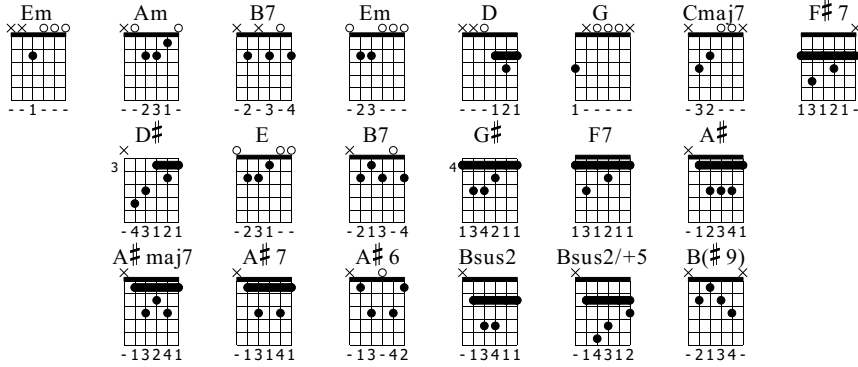

La maison près de la fontaine

Words & Music by Nino Ferrer

Standard tuning

♩ = 90

N-Gt

f
Capo. fret 1
let ring

let ring

let ring

let ring

Am

B7

let ring

let ring

let ring

let ring

let ring