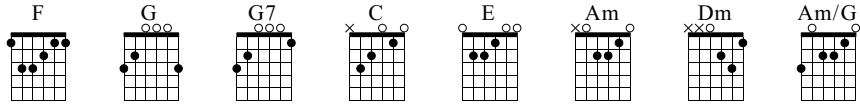

Education Sentimentale

Words & Music by Maxime Le Forestier

Standard tuning

♩ = 133

N-Gt

Intro

f

0-1-0 3-1-0 2-1-2 0-1-2 3-0-1-0 3-0 1-0 3-0

3-5-3-1-0 3 1-0-1-3-0 1-0 3-1-1

F

1-1-1-1 1-1-1-1 1-1-1-1 1-1-1-1

2-2-2-2 2-2-2-2 2-2-2-2 2-2-2-2

1 3

G G7 C E

3 3 3 3 1 1 1 1 0 0 0 0 0 0 0 0 0 0 0 0

0 0 0 0 0 0 0 0 1 1 1 1 0 0 0 0 0 0 0 0