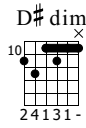

# Losing My Mind

Maroon 5

B-Sides Collection

Standard tuning

Moderately Fast ♩ = 170

I put it this way because I play it on guitar

but it sounds pretty much like the actual chords

S-Gt