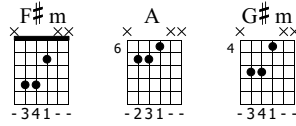

Codename Life

Orange Seabobes

Words & Music by Fabian Potschies

Standard tuning

♩ = 89

Guitar

E-Gt

1

F#m **A**

f

T	2	2-2-2-2-2-2-2-2-2-2-6-6-6-6-6-6-6-6
A	4	4-4-4-4-4-4-4-4-4-4-7-7-7-7-7-7-7-7
B	4	4-4-4-4-4-4-4-4-4-4-7-7-7-7-7-7-7-7

G#m

3

T	4-4-4-4-4-4-4-4-4-4-4-4-4-4	2-2-2-2-2-2-2-2-2-2-6-6-6-6-6-6-6-6
A	6-6-6-6-6-6-6-6-6-6-6-6-6-6	4-4-4-4-4-4-4-4-4-4-7-7-7-7-7-7-7-7
B	6-6-6-6-6-6-6-6-6-6-6-6-6-6	4-4-4-4-4-4-4-4-4-4-7-7-7-7-7-7-7-7