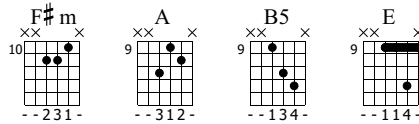

Einmal um die Welt

Cro

Standard tuning

♩ = 148

E-Gt

The main guitar notation is in 4/4 time with a key signature of two sharps (F# and C#). It features a series of chords: F#m, A, B5, and E. The notation includes a first-measure rest, a dynamic marking of *f* (forte) for the first two measures, a *mf* (mezzo-forte) marking for the third measure, and another *f* marking for the final measure. The guitar part consists of a series of chords and rests.

T	10	10-12-10	10	10	10-12-10	X	X	12	10-12-10	12
A	11	11-11	11	9	9-9	X	X	11	11-11	9
B	11	11-11	11	11	11			9	9-11	9

The final guitar notation shows a four-measure sequence of chords, repeated four times (4x). The chords are F#m, A, B5, and E. The notation includes a first-measure rest and a dynamic marking of *f* (forte). The guitar part consists of a series of chords and rests.