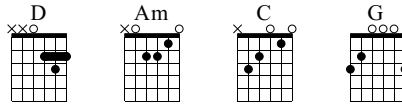

summer love

Standard tuning

♩ = 120

Intro

S-Gt

mf
Capo. fret 3
let ring throughout

T	3	0	3	0	3	0	3	0
A	2	0	0	2	3	2	3	2
B	0	0	0	2	3	2	3	2

Couplet

4

T	3	2	0	3	0	3	0	3	0
A	0	3	2	0	3	2	3	2	3
B	3	3	3	0	0	0	2	3	0

7

T	2	3	2	3	0	0	3	2	0	3
A	2	2	2	3	3	3	0	2	2	2
B	2	2	2	3	3	3	0	2	2	2

10

T	0	2	2	0	2	2	0	2	2	0
A	0	2	2	0	2	2	0	2	2	0
B	0	2	2	0	2	2	0	2	2	0

13

T
A
B