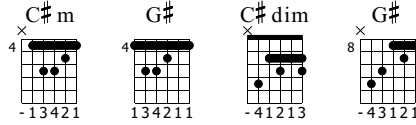

Clown In The Mirror

Royal Hunt (thrash83)

Standard tuning

Moderate ♩ = 147

S-Gt

f
let ring

TAB

let ring

TAB

let ring

TAB

let ring

TAB

11 **G#** **C# dim**

let ring -----| let ring let ring let ring -----|

T	4	4	5	6	6	5	4	7	5	6	6	2	3	2	3	2	3	2
A	4	5	6	6	5	4	7	5	6	6	6	3	2	3	2	3	2	3
B	6	6	6	6	6	6	6	6	6	6	6	4	2	2	3	2	3	2