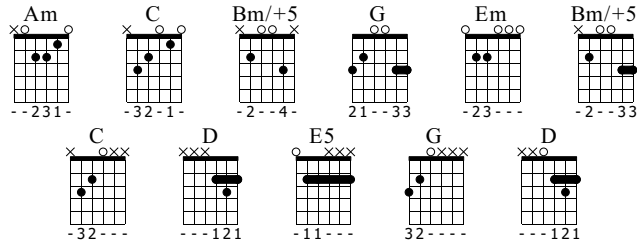

# Because You Asked

Us, From Outside  
Revived

Words & Music by Us, From Outside

Standard tuning

Moderate ♩ = 120

**Intro**  
Am C

S-Gt

*f*  
let ring

T	0	0	0	0	0	0	(0)	0	0	0	0	0	0	0	0	0	0	0	0	0	0	0
A	1	1	1	1	1	1	(1)	1	1	1	1	1	1	1	1	1	1	1	1	1	1	1
B	2	2	2	2	2	2	(2)	2	2	2	2	2	2	2	2	2	2	2	2	2	2	2
B	0	0	0	0	0	0	(0)	0	0	0	0	0	0	0	0	0	0	0	0	0	0	0

Am C

let ring

T	(0)	0	0	0	0	0	0	0	0	0	0	0	0	0	0	0	0	0	0	0	0	0
A	(1)	1	1	1	1	1	1	1	1	1	1	1	1	1	1	1	1	1	1	1	1	1
B	(0)	0	0	0	0	0	0	0	0	0	0	0	0	0	0	0	0	0	0	0	0	0
B	(3)	3	3	3	3	3	3	3	3	3	3	3	3	3	3	3	3	3	3	3	3	3

**Verse 1**  
Am C

♩ = 210

111

let ring ----- 4

T	2	0	0	2	3	0	0	0	0	2	3	5	0	2	3	2	0	(0)
A																		
B																		

116

T	
A	
B	