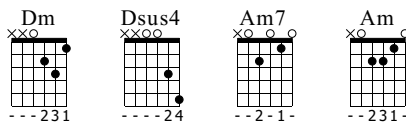

# Indian Strings

SUEDE  
head music

Words & Music by bunnyman@huawei.com

Standard tuning

♩ = 100

E-Gt

17 Dm Dsus4 Am7 Am

TAB

Detailed description: The image shows a musical score for guitar. It consists of two staves. The top staff is a treble clef staff with a key signature of one flat (B-flat). It contains three measures of music. The first measure is marked 'Dsus4' and contains a sequence of notes: G4 (quarter), A4 (quarter), Bb4 (quarter), A4 (quarter), G4 (quarter), F4 (quarter), E4 (quarter), D4 (quarter), and a dotted quarter rest. The second measure is marked 'Am7' and contains: D4 (quarter), E4 (quarter), F4 (quarter), G4 (quarter), F4 (quarter), E4 (quarter), D4 (quarter), and a dotted quarter rest. The third measure is marked 'Am' and contains: D4 (quarter), E4 (quarter), F4 (quarter), G4 (quarter), F4 (quarter), E4 (quarter), D4 (quarter), and a dotted quarter rest. The bottom staff is a guitar tablature staff with six lines. It contains three measures of fret numbers. The first measure has fret numbers: 3 (1st), 3 (2nd), 2 (3rd), 1 (4th), 3 (5th), 3 (5th), 5 (5th), and 0 (6th). The second measure has: 1 (1st), 1 (2nd), 0 (3rd), 0 (4th), 2 (5th), and 0 (6th). The third measure has: (2) (1st), 0 (2nd), 1 (3rd), 0 (4th), 2 (5th), and 0 (6th). The tablature staff is labeled 'T A B' on the left side.