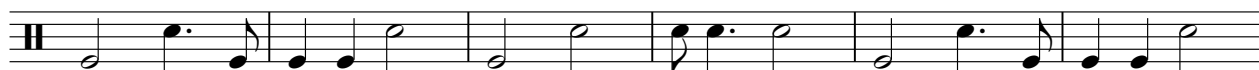

Anita Mui - Sunset Song

Drums

♩ = 120,000000

12

17

23

29

35

41

47

53

59

65