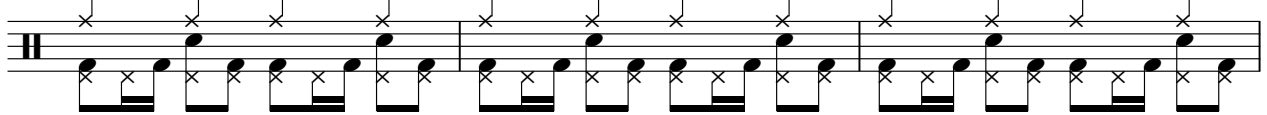

45

47

50

53

56

59

62

65

67

69