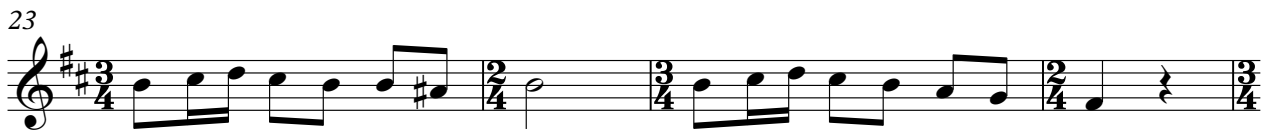

Melody

Broadway - castle

♩ = 64,999992