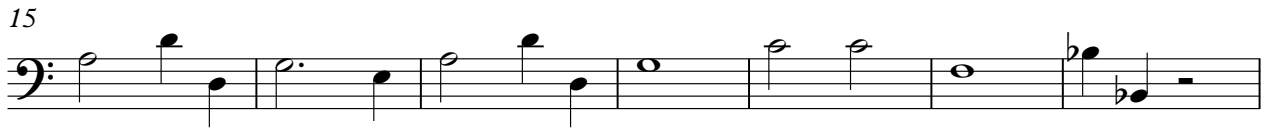

Contrabass

♩ = 110,000107

V.S.

2

Contrabass

72

Musical notation for Contrabass, measure 72. The staff is in bass clef with a key signature of one flat (B-flat). The notation includes a whole note chord of B-flat and D, followed by a whole note chord of B-flat and E-flat, then a whole note chord of D and F, and a whole note chord of B-flat and D. The final measure contains a whole note chord of B-flat and E-flat, which is tied to the next measure's whole note chord of B-flat and D.