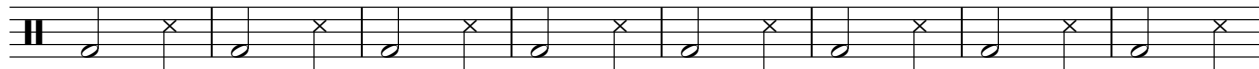

Percussion

Pet Shop Boys - Popeye

♩ = 240,000000
Drums

9

17

25

33

41

49

57

65

71

384