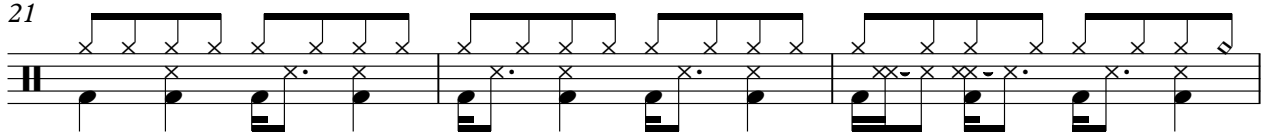

Standard

Culture Club - Do You Really Want To Hurt Me

♩ = 100,000000

8

15

21

24

27

30

33

36

39

V.S.