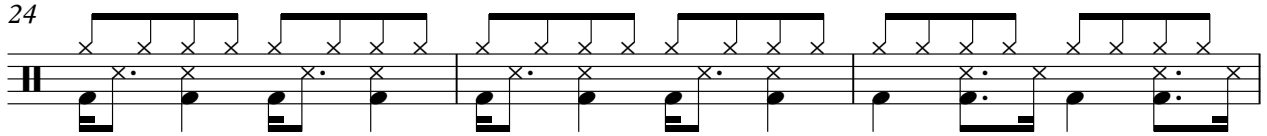

Standard

Culture Club - Do You Really Want To Hurt Me

♩ = 100,000000

8

15

21

24

27

30

33

36

39

V.S.