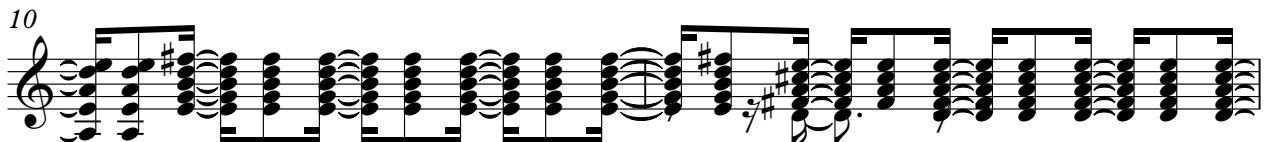

♩ = 120,000000

Copyright (C) 2002 MIDIcreation ( )
Copyright (C) 2002 MIDIcreation ( )