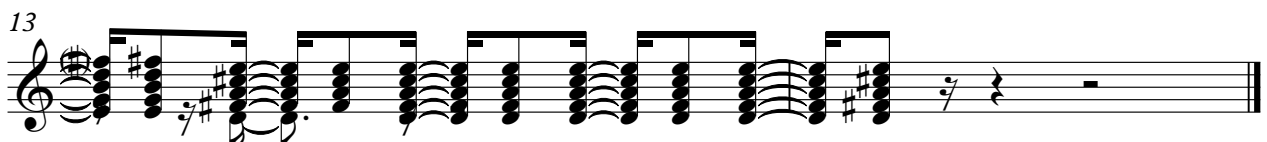

♩ = 120,000000

Copyright (C) 2002 MIDIcreation ( )
Copyright (C) 2002 MIDIcreation ( )