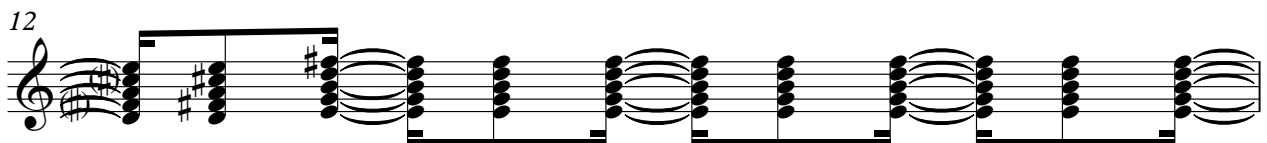

♩ = 120,000000

Copyright (C) 2002 MIDIcreation ( )
Copyright (C) 2002 MIDIcreation ( )