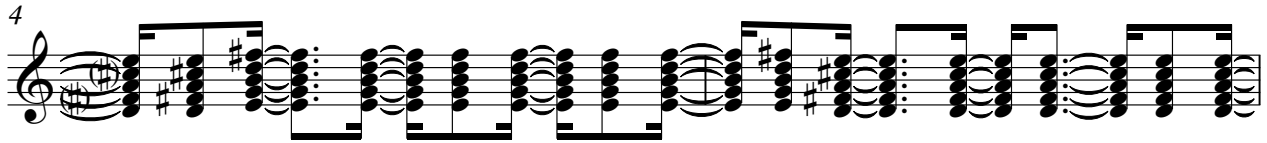

♩ = 120,000000

Copyright (C) 2002 MIDIcreation ( )
Copyright (C) 2002 MIDIcreation ( )