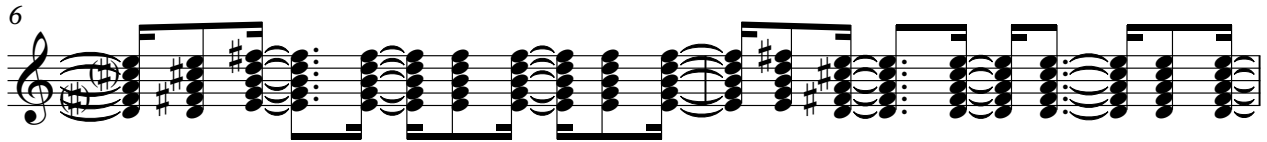

♩ = 120,000000

Copyright (C) 2002 MIDIcreation ( )
Copyright (C) 2002 MIDIcreation ( )