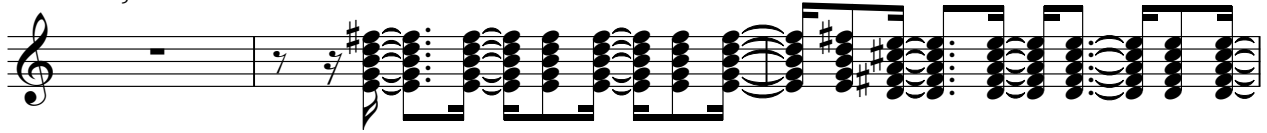

♩ = 120,000000

Copyright (C) 2002 MIDIcreation ( )
Copyright (C) 2002 MIDIcreation ( )