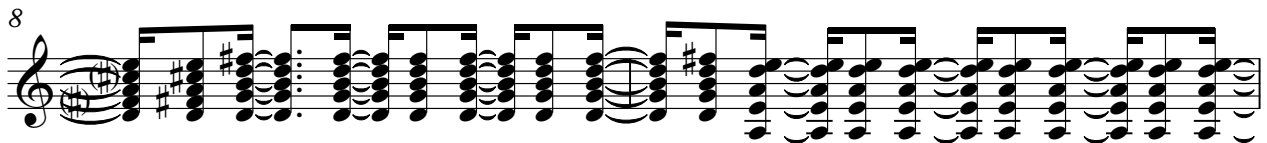

♩ = 120,000000

Copyright (C) 2002 MIDIcreation ( )
Copyright (C) 2002 MIDIcreation ( )