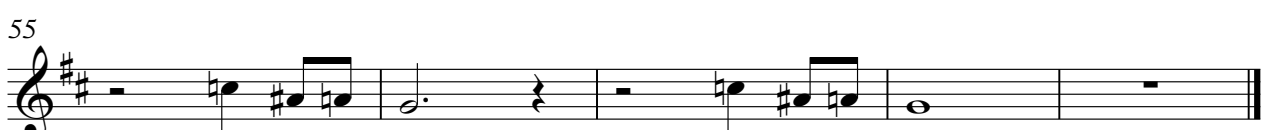

Guitar sol

Bass

Choir

String

String

Gary Lewis & The Playboys - Sealed With A Kiss

Melody

♩ = 101,000069