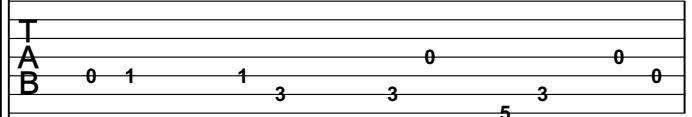

<http://www.horn.co.nr/>