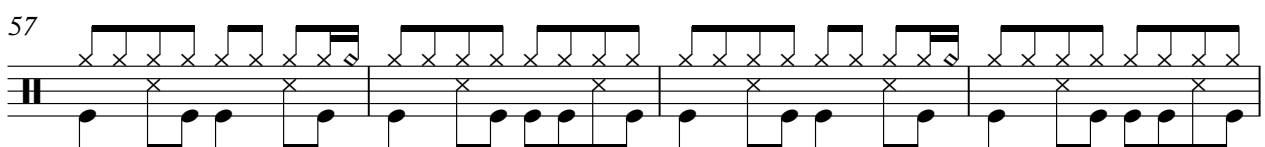

Il Re Leone - Il Cerchio della Vita

Drums

♩ = 180,000183 ♩ = 180,000183 ♩ = 180,000183 ♩ = 180,000183 ♩ = 180,000183

31

V.S.