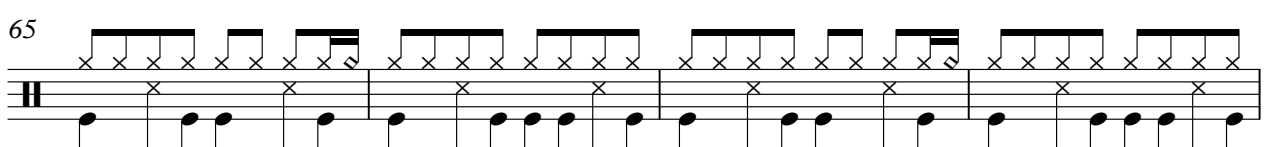

Il Re Leone - Il Cerchio della Vita

Drums

♩ = 180,000183 ♩ = 180,000183 ♩ = 180,000183 ♩ = 180,000183 ♩ = 180,000183

31

V.S.