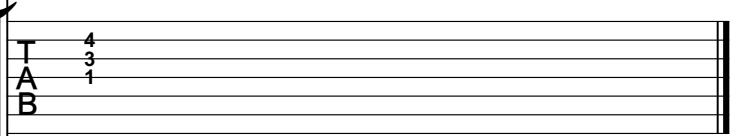

(As played by Therapy?)

121

Visit The Midi Planet

"Iron Man" by Black Sabbath

(As played by Therapy?)

♩ = 85,000046

The musical score is written for guitar in 4/4 time. It begins with a tempo marking of ♩ = 85,000046. The score consists of ten staves, each starting with a measure number: 7, 12, 16, 20, 23, 25, 28, 32, and 36. The notation includes a variety of rhythmic patterns, such as eighth-note chords, sixteenth-note runs, and triplets. Some notes are marked with an asterisk (*) and a double underline, likely indicating specific fretting or techniques. The score concludes with the text 'V.S.' at the bottom right.