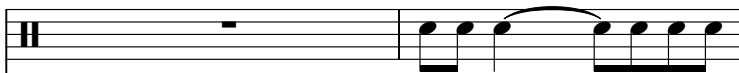

37

Tracked by RazTor (cns@post7.tele.dk)